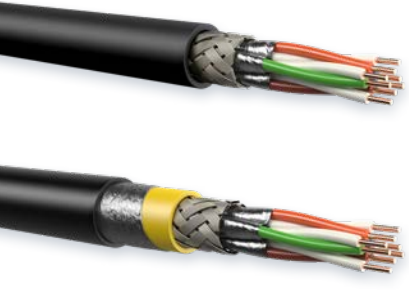

Indoor / outdoor data cables and patch cables

- › UV-resistant
- › halogen free
- › transversely waterproof
- › splash proof *

* IP 67 systems

Selected data lines were fitted with a newly developed cable sheath. This ensures reliable use in indoor and outdoor areas. The transmission performance is outstanding and is one of the best in data cables – you can trust it.

LEONI

MegaLine® universal data cables

Name	CPR class	Cat.	Sheath colour	Drum size	Order no.
MegaLine® F6-90 U, S /FTP 4x2xAWG 23/1 PiMF UV-resistant, splash proof	D _{ca}	Cat. 7	● Yellow	1000 m	LKD 7KS7 0711 0000
MegaLine® F10-130 U, S/FTP 4x2xAWG 22/1 PiMF UV-resistant, splash proof	D _{ca}	Cat. 7 _A	● Yellow	1000 m	LKD 7KS7 0089 0000
MegaLine® F6-90 U flex, S/FTP 4x2xAWG 27/7 PiMF UV-resistant, splash proof	–	Cat. 7	● Grey	1000 m	LKD 7KS7 0411 0000
	–	Cat. 7	● Black	1000 m	LKD 7KS7 0412 0000
MegaLine® Slim 600 universal, S/FTP 4x2xAWG 26/1 PiMF UV-resistant, splash proof	D _{ca}	Cat. 7	○ White	1000 m	LKD 7KS7 0410 0000

MegaLine® outdoor data cables

MegaLine® F6-90 PE S/FP 4x2xAWG23 T transversely waterproof	–	Cat. 7	● Black	500 m	LKD 7KS7 0169 0050
	–	Cat. 7	● Black	1000 m	LKD 7KS7 0169 0100
MegaLine® F10-130 PE 4x2xAWG22 transversely waterproof	–	Cat. 7A	● Black	500 m	LKD 7KS704220050
	–	Cat. 7A	● Black	1000 m	LKD 7KS704220100
MegaLine® F10-130 (L), AL-PE 4x2xAWG 22/1 multi layer cable transversely waterproof	–	Cat. 7A	● Black	Schnitt	LKD 7KS7 002U 0100