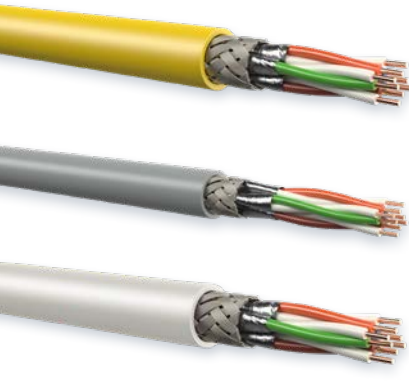

IoT

Universal data cables for IoT (Internet of Things)

IoT »

The Internet of Things is an umbrella term for technologies that supply physical and virtual objects with information and communications systems that enable them to work together and to network with one another.

Indoor / outdoor data cables and patch cables

- › UV-resistant
- › halogen free
- › transversely waterproof
- › splash proof *

* IP 67 systems

Selected data lines were fitted with a newly developed cable sheath. This ensures reliable use in indoor and outdoor areas. The transmission performance is outstanding and is one of the best in data cables – you can trust it.

LEONI

MegaLine® universal data cables

Name	CPR class	Cat.	Sheath colour	Drum size	Order no.
MegaLine® F6-90 U, S /FTP 4x2xAWG 23/1 PiMF UV-resistant, splash proof	D _{ca}	Cat. 7	● Yellow	1000 m	LKD 7KS7 0711 0000
MegaLine® F10-130 U, S/FTP 4x2xAWG 22/1 PiMF UV-resistant, splash proof	D _{ca}	Cat. 7 _A	● Yellow	1000 m	LKD 7KS7 0089 0000
MegaLine® F6-90 U flex, S/FTP 4x2xAWG 27/7 PiMF UV-resistant, splash proof	–	Cat. 7	● Grey	1000 m	LKD 7KS7 0411 0000
	–	Cat. 7	● Black	1000 m	LKD 7KS7 0412 0000
MegaLine® Slim 600 universal, S/FTP 4x2xAWG 26/1 PiMF UV-resistant, splash proof	D _{ca}	Cat. 7	○ White	1000 m	LKD 7KS7 0410 0000

MegaLine® outdoor data cables

MegaLine® F6-90 PE S/FP 4x2xAWG23 T transversely waterproof	–	Cat. 7	● Black	500 m	LKD 7KS7 0169 0050
	–	Cat. 7	● Black	1000 m	LKD 7KS7 0169 0100
MegaLine® F10-130 PE 4x2xAWG22 transversely waterproof	–	Cat. 7A	● Black	500 m	LKD 7KS704220050
	–	Cat. 7A	● Black	1000 m	LKD 7KS704220100
MegaLine® F10-130 (L), AL-PE 4x2xAWG 22/1 multi layer cable transversely waterproof	–	Cat. 7A	● Black	Schnitt	LKD 7KS7 002U 0100