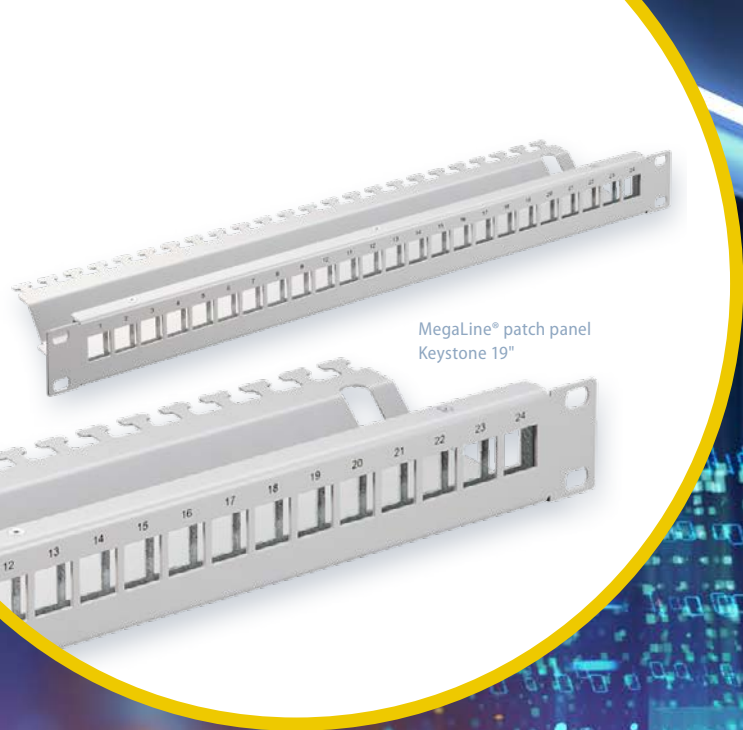

# MegaLine® Cable Systems

Pro system – the fast and safe cabling solution

For transmitting analogue and digital voice, image and data signals. The performance features are the same as for Cat. 6<sub>A</sub> (ISO/IEC) up to 500 MHz.

Class E<sub>A</sub> requirements for channels and permanent links are met in full according to ISO/IEC11801, 3rd edition.

## MegaLine® Cable Systems

Name	Category	Sheath colour	Order no.
MegaLine® Pro module Keystone ISO/IEC, PVP – Straight cable guide (180°) – Angled cable guide (90°)	Cat. 6 <sub>A</sub>		LKD 9ZQ0 1000 0000 LKD 9ZQ0 1003 0000
MegaLine® E5-60 U/FTP 4x2xAWG 23/1 PiMF	Cat. 6 <sub>A</sub>	● Yellow	LKD 7KS6 0035 0000
MegaLine® E5-70 F/FTP 4x2xAWG 23/1 PiMF	Cat. 6 <sub>A</sub>	● Yellow	LKD 7KS6 0022 0000
MegaLine® F6-70 F/FTP 4x2xAWG 23/1 PiMF	Cat. 7	● Yellow	LKD 7KS7 0043 0000
MegaLine® F6-90 S/FTP 4x2xAWG 23/1 PiMF	Cat. 7	● Yellow	LKD 7KS7 0010 0000
MegaLine® F10-115 S/FTP 4x2xAWG 23/1 PiMF	Cat. 7 <sub>A</sub>	● Yellow	LKD 7KS7 0008 0000
MegaLine® F10-125 S/FTP 4x2xAWG 22/1 PiMF	Cat. 7 <sub>A</sub>	● Yellow	LKD 7KS7 0253 0000
MegaLine® F10-130 S/FTP 4x2xAWG 22/1 PiMF	Cat. 7 <sub>A</sub>	● Yellow	LKD 7KS7 0001 0000
MegaLine® G12-150 S/FTP 4x2xAWG 22/1 PiMF	Cat. 7 <sub>A</sub>	● Yellow	LKD 7KS8 0001 0000
MegaLine® Pro1000 S/FTP 4x2xAWG 23/1 PiMF	Cat. 7	● Yellow	LKD 7KS7 0305 0000
MegaLine® Pro1300 S/FTP 4x2xAWG22/1 PIMF	Cat. 7 <sub>A</sub>	● Yellow	LKD 7KS7 0380 0000
MegaLine® Pro1500 S/FTP 4x2xAWG 22/1 PiMF	Cat. 7 <sub>A</sub>	● Yellow	LKD 7KS8 0026 0000

# LEONI

MegaLine® patch panel  
Keystone 19"

MegaLine® patch cable RJ45  
link E<sub>A</sub>

MegaLine® wall outlet/  
module rack UP/50