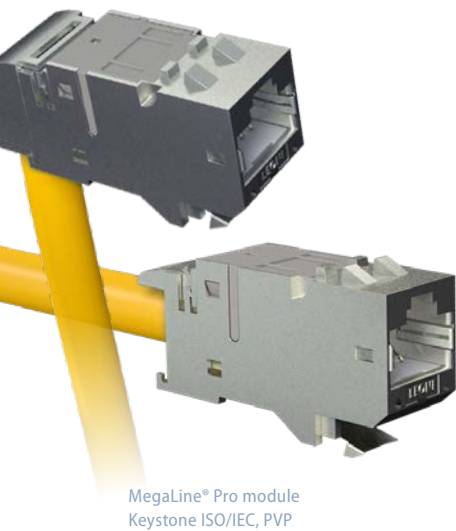

# MegaLine® Cable Systems

Pro system – the fast and safe cabling solution

For transmitting analogue and digital voice, image and data signals. The performance features are the same as for Cat. 6<sub>A</sub> (ISO/IEC) up to 500 MHz.

Class E<sub>A</sub> requirements for channels and permanent links are met in full according to ISO/IEC11801, 3rd edition.

## MegaLine® Cable Systems

Name	Category	Sheath colour	Order no.
MegaLine® Pro module Keystone ISO/IEC, PVP – Straight cable guide (180°) – Angled cable guide (90°)	Cat. 6 <sub>A</sub>		LKD 9ZQ0 1000 0000 LKD 9ZQ0 1003 0000
MegaLine® E5-60 U/FTP 4x2xAWG 23/1 PiMF	Cat. 6 <sub>A</sub>	● Yellow	LKD 7KS6 0035 0000
MegaLine® E5-70 F/FTP 4x2xAWG 23/1 PiMF	Cat. 6 <sub>A</sub>	● Yellow	LKD 7KS6 0022 0000
MegaLine® F6-70 F/FTP 4x2xAWG 23/1 PiMF	Cat. 7	● Yellow	LKD 7KS7 0043 0000
MegaLine® F6-90 S/FTP 4x2xAWG 23/1 PiMF	Cat. 7	● Yellow	LKD 7KS7 0010 0000
MegaLine® F10-115 S/FTP 4x2xAWG 23/1 PiMF	Cat. 7 <sub>A</sub>	● Yellow	LKD 7KS7 0008 0000
MegaLine® F10-125 S/FTP 4x2xAWG 22/1 PiMF	Cat. 7 <sub>A</sub>	● Yellow	LKD 7KS7 0253 0000
MegaLine® F10-130 S/FTP 4x2xAWG 22/1 PiMF	Cat. 7 <sub>A</sub>	● Yellow	LKD 7KS7 0001 0000
MegaLine® G12-150 S/FTP 4x2xAWG 22/1 PiMF	Cat. 7 <sub>A</sub>	● Yellow	LKD 7KS8 0001 0000
MegaLine® Pro1000 S/FTP 4x2xAWG 23/1 PiMF	Cat. 7	● Yellow	LKD 7KS7 0305 0000
MegaLine® Pro1300 S/FTP 4x2xAWG22/1 PIMF	Cat. 7 <sub>A</sub>	● Yellow	LKD 7KS7 0380 0000
MegaLine® Pro1500 S/FTP 4x2xAWG 22/1 PiMF	Cat. 7 <sub>A</sub>	● Yellow	LKD 7KS8 0026 0000

# LEONI

MegaLine® patch panel  
Keystone 19"

MegaLine® patch cable RJ45  
link E<sub>A</sub>

MegaLine® wall outlet/  
module rack UP/50