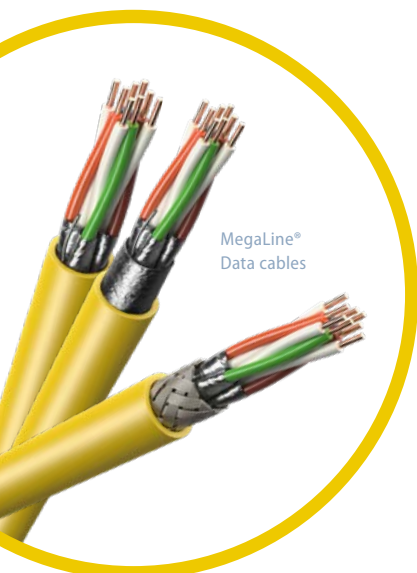

For transmitting analogue and digital voice, image and data signals. The performance features are the same as for Cat. 6_A (ISO/IEC) up to 500 MHz.

Class E_A requirements for channels and permanent links are met in full according to ISO/IEC11801, 3rd edition.

MegaLine® Cable Systems

Name	Category	Sheath colour	Order no.
MegaLine® Pro module Keystone ISO/IEC, PVP – Straight cable guide (180°) – Angled cable guide (90°)	Cat. 6_A		LKD 9ZQ0 1000 0000 LKD 9ZQ0 1003 0000
MegaLine® E5-60 U/FTP 4x2xAWG 23/1 PiMF	Cat. 6_A	● Yellow	LKD 7KS6 0035 0000
MegaLine® E5-70 F/FTP 4x2xAWG 23/1 PiMF	Cat. 6_A	● Yellow	LKD 7KS6 0022 0000
MegaLine® F6-70 F/FTP 4x2xAWG 23/1 PiMF	Cat. 7	● Yellow	LKD 7KS7 0043 0000
MegaLine® F6-90 S/FTP 4x2xAWG 23/1 PiMF	Cat. 7	● Yellow	LKD 7KS7 0010 0000
MegaLine® F10-115 S/FTP 4x2xAWG 23/1 PiMF	Cat. 7_A	● Yellow	LKD 7KS7 0008 0000
MegaLine® F10-125 S/FTP 4x2xAWG 22/1 PiMF	Cat. 7_A	● Yellow	LKD 7KS7 0253 0000
MegaLine® F10-130 S/FTP 4x2xAWG 22/1 PiMF	Cat. 7_A	● Yellow	LKD 7KS7 0001 0000
MegaLine® G12-150 S/FTP 4x2xAWG 22/1 PiMF	Cat. 7_A	● Yellow	LKD 7KS8 0001 0000
MegaLine® Pro1000 S/FTP 4x2xAWG 23/1 PiMF	Cat. 7	● Yellow	LKD 7KS7 0305 0000
MegaLine® Pro1300 S/FTP 4x2xAWG22/1 PIMF	Cat. 7_A	● Yellow	LKD 7KS7 0380 0000
MegaLine® Pro1500 S/FTP 4x2xAWG 22/1 PiMF	Cat. 7_A	● Yellow	LKD 7KS8 0026 0000

Delivery times, quantities and other sheath colours on request
Errors and omissions excepted.

LEONI