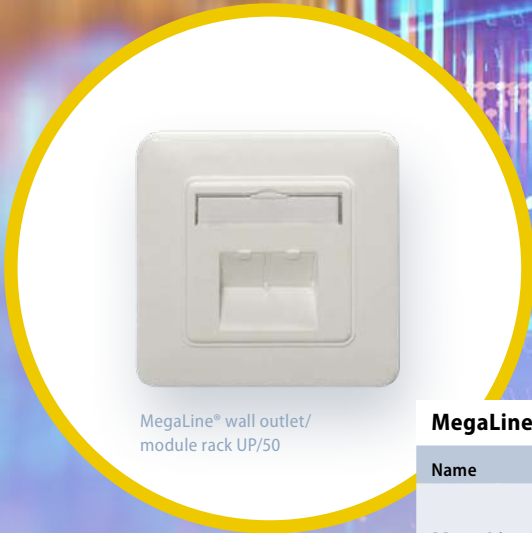

# LEONI

MegaLine® patch panel  
Keystone 19"

MegaLine® patch cable RJ45  
link E<sub>A</sub>

MegaLine® wall outlet/  
module rack UP/50

### MegaLine® Cabling Systems

Name	Category	Colour	Order no.
<b>MegaLine® Keystone 19" patch panel</b> Module rack 1U, 24x without modules	—	● Light grey RAL 7035	LKD 9A50 1200 0000
<b>MegaLine® wall outlet/module rack UP/50</b> 45° outlet, double without module, incl. cover frame	—	● Pure white RAL 9010	LKD 9ZQ0 1011 0000
<b>MegaLine® patch cable RJ45 link E<sub>A</sub></b> various colours and lengths	Cat. 6 <sub>A</sub>	● Grey ● Blue ● Turquoise green ● Yellow ● Red	