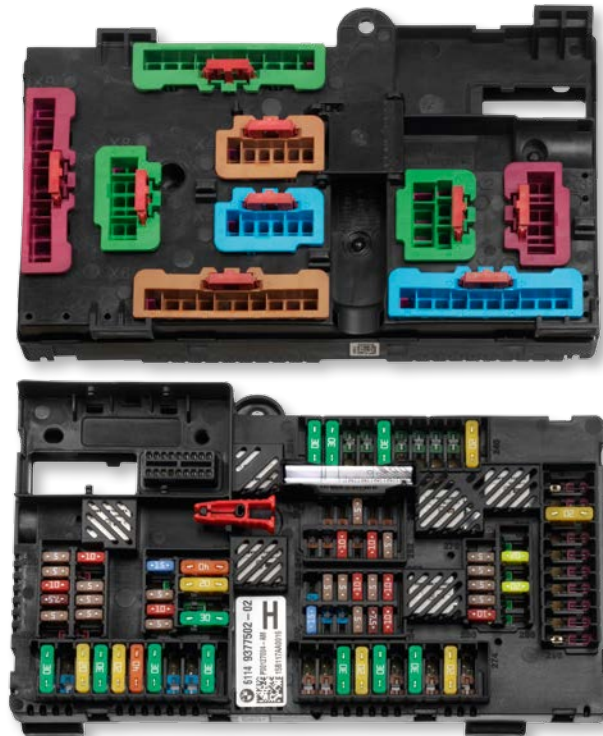

Fuse- and relay box with connectors for power distribution

The complete solution from one source

Key points

- Development and production of the complete system
- Optimally matched interface between box and harness
- Individual solutions according to the customers' requirements

LEONI is an experienced partner for the development and supply of wiring systems and related components to the automotive and commercial vehicle sector.

We ensure product solutions which are tailored to the customer requirements. The product solutions combine a wide range of fuse and relay boxes with plug-in components that are developed specifically for the application. This guarantees an optimal interface between box and harness.