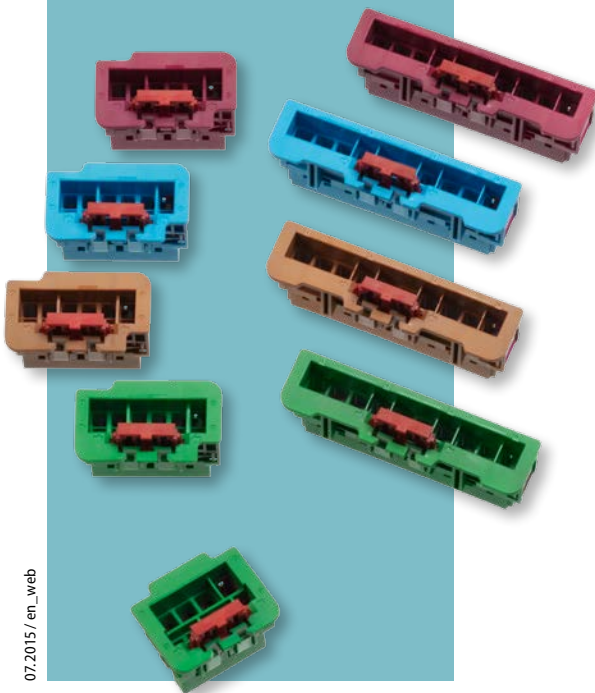

Fuse- and relay box with connectors for power distribution

The complete solution from one source

Key points

- Development and production of the complete system
- Optimally matched interface between box and harness
- Individual solutions according to the customers' requirements

LEONI is an experienced partner for the development and supply of wiring systems and related components to the automotive and commercial vehicle sector.

We ensure product solutions which are tailored to the customer requirements. The product solutions combine a wide range of fuse and relay boxes with plug-in components that are developed specifically for the application. This guarantees an optimal interface between box and harness.

LEONI